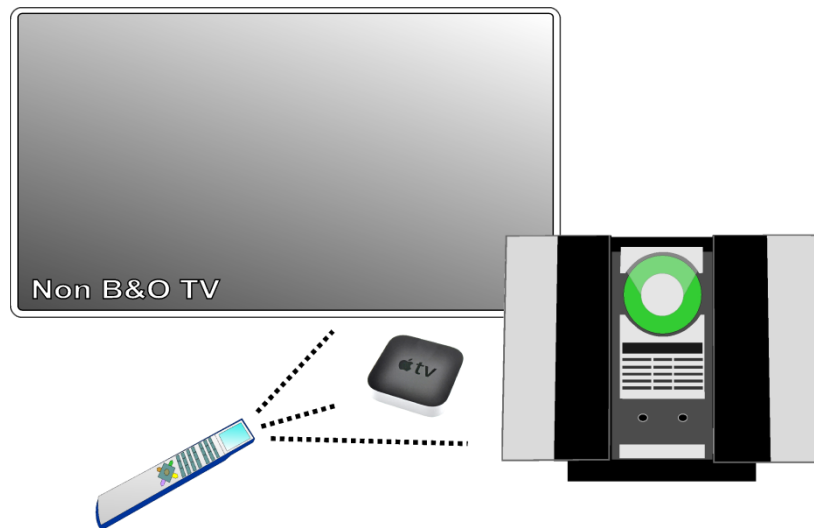

Your OneRemote RMB4 modified Bang & Olufsen Beo4 may operate a Sony TV and other Bang & Olufsen devices. You might even enjoy the TV sound via your Bang & Olufsen speakers, if connected.